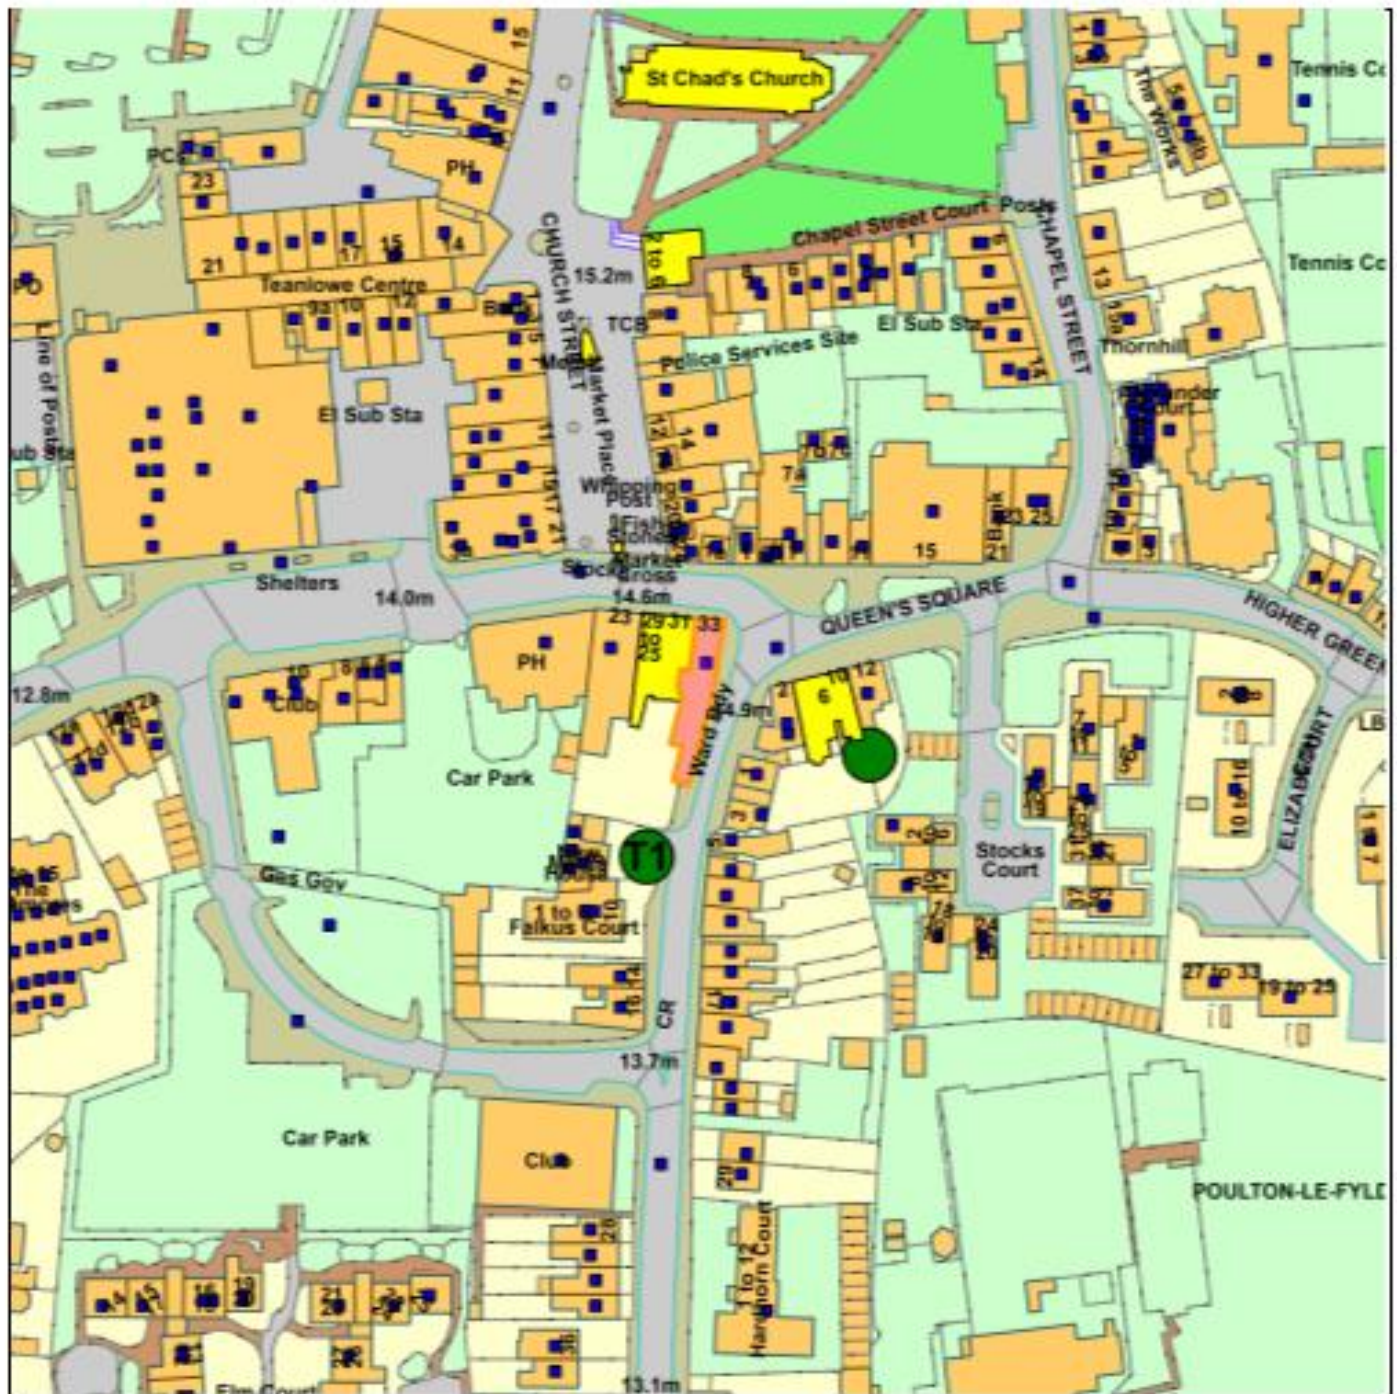

# Planning Committee

22/00766/FUL - 33 Market Street, Poulton-Le-Fylde, FY5 5NS

Scale : 1:1450

Reprod used from the Ordnance Survey map with the permission of the Controller of Her Majesty's Stationery Office © Crown Copyright 2012.

Unauthorized reproduction infringes Crown Copyright and may lead to prosecution or civil proceedings.

Organisation	Wyre Council
Department	Planning Department
Comments	2
Date	17 October 2022
SLA Number	100018720